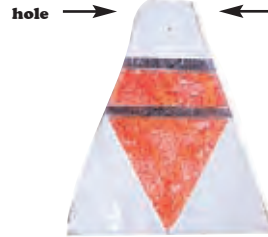

L3
2.00 ea., 16.00/10

L2
2.00 ea., 16.00/10

L1

Natural Seashell Beads & Pendants

L25
10.00/16" strand

L517
5.00/10

L304
30.00/strand of 10

unpolished puka shell