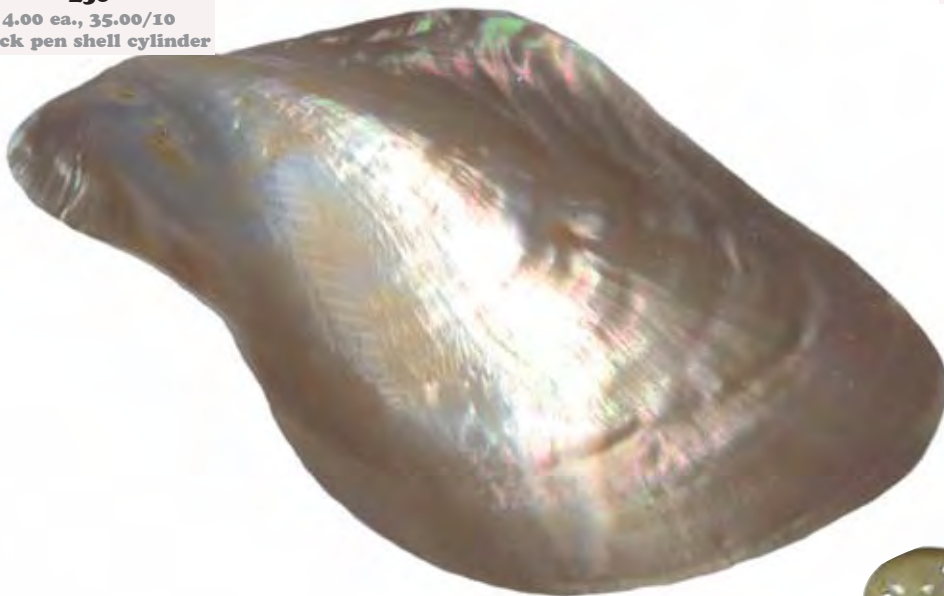

L87
3.00 ea., 25.00/10
Black pen shell

Natural Seashell Beads

L56
4.00 ea., 35.00/10
Black pen shell cylinder

L448
3.00 ea., 25.00/10
violet oyster shell beads

L233
6.00 ea., 55.00/10
brown lip shell

L455
3.00 ea., 25.00/10
violet oyster shell beads