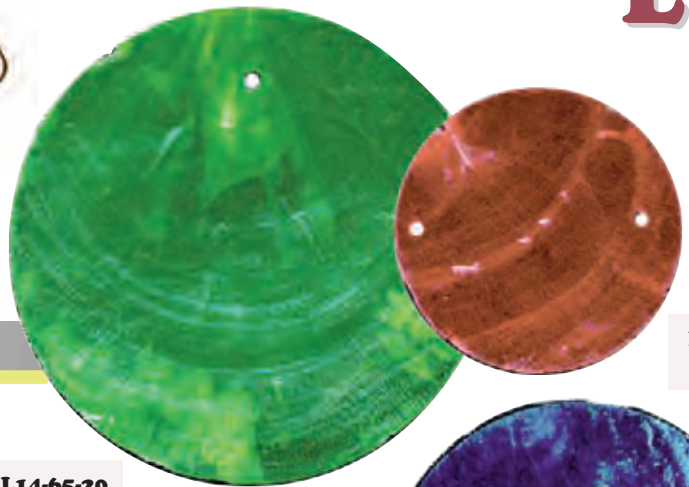

L14-65-20
5.00/10

Wood and Capiz Shell