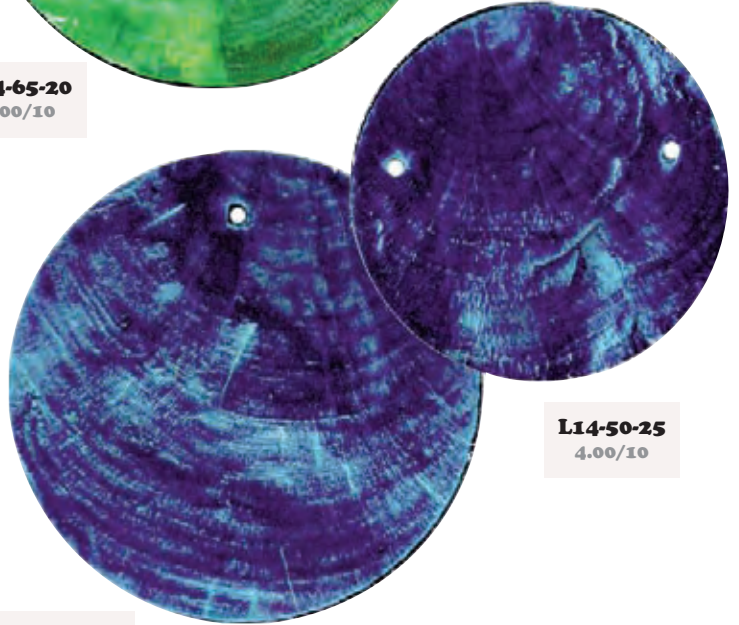

L87
3.00 ea., 25.00/10
Black pen shell

Natural Seashell Beads

L56
4.00 ea., 35.00/10
Black pen shell cylinder

L448
3.00 ea., 25.00/10
violet oyster shell beads

L233
6.00 ea., 55.00/10
brown lip shell

L455
3.00 ea., 25.00/10
violet oyster shell beads

L7

Wood and Capiz Shell

L14-40-9
3.00/10

WP1-X
3.00 ea., 20.00/10
assorted wood crosses

L14-65-20
5.00/10

L14-50-25
4.00/10

L14-65-25
5.00/10

AP13
8.00 ea.